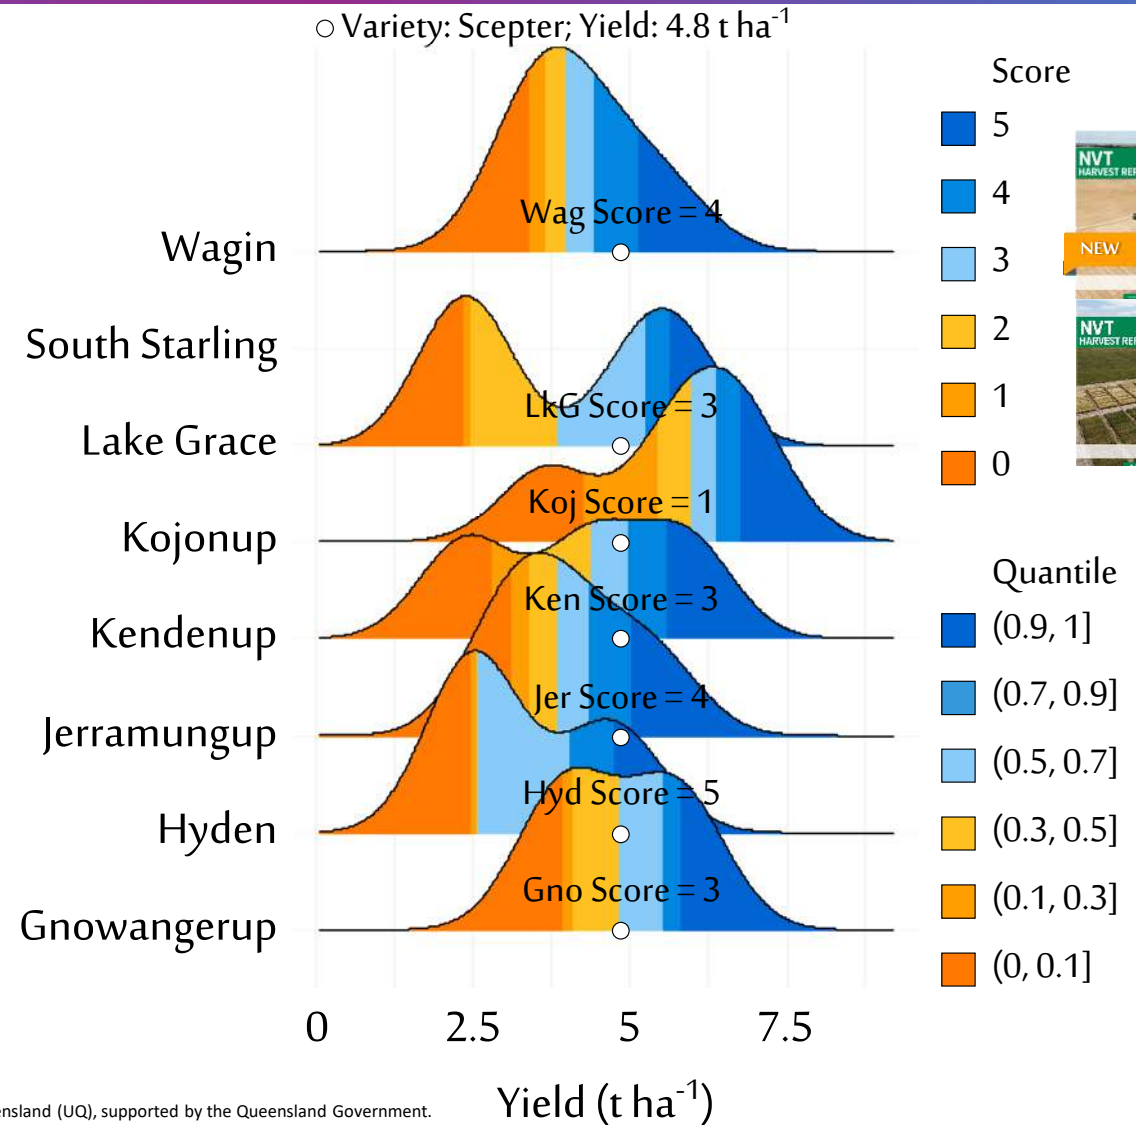

**3. CONTENT**

- Wheat Variety Selection
- Sowing Window
- Seeding Depth and Rate
- Row Spacing

**4. PARAMETERS**

- Grain Yield
- Disease Rating
- Sprouting Index
- Multi-quality Index

**5. LEVEL**

- State
  - WA
  - VIC
  - QLD
  - NSW
- Region
  - Albany
  - Esperance
  - Geraldton
  - Kwinana West
  - Kwinana East