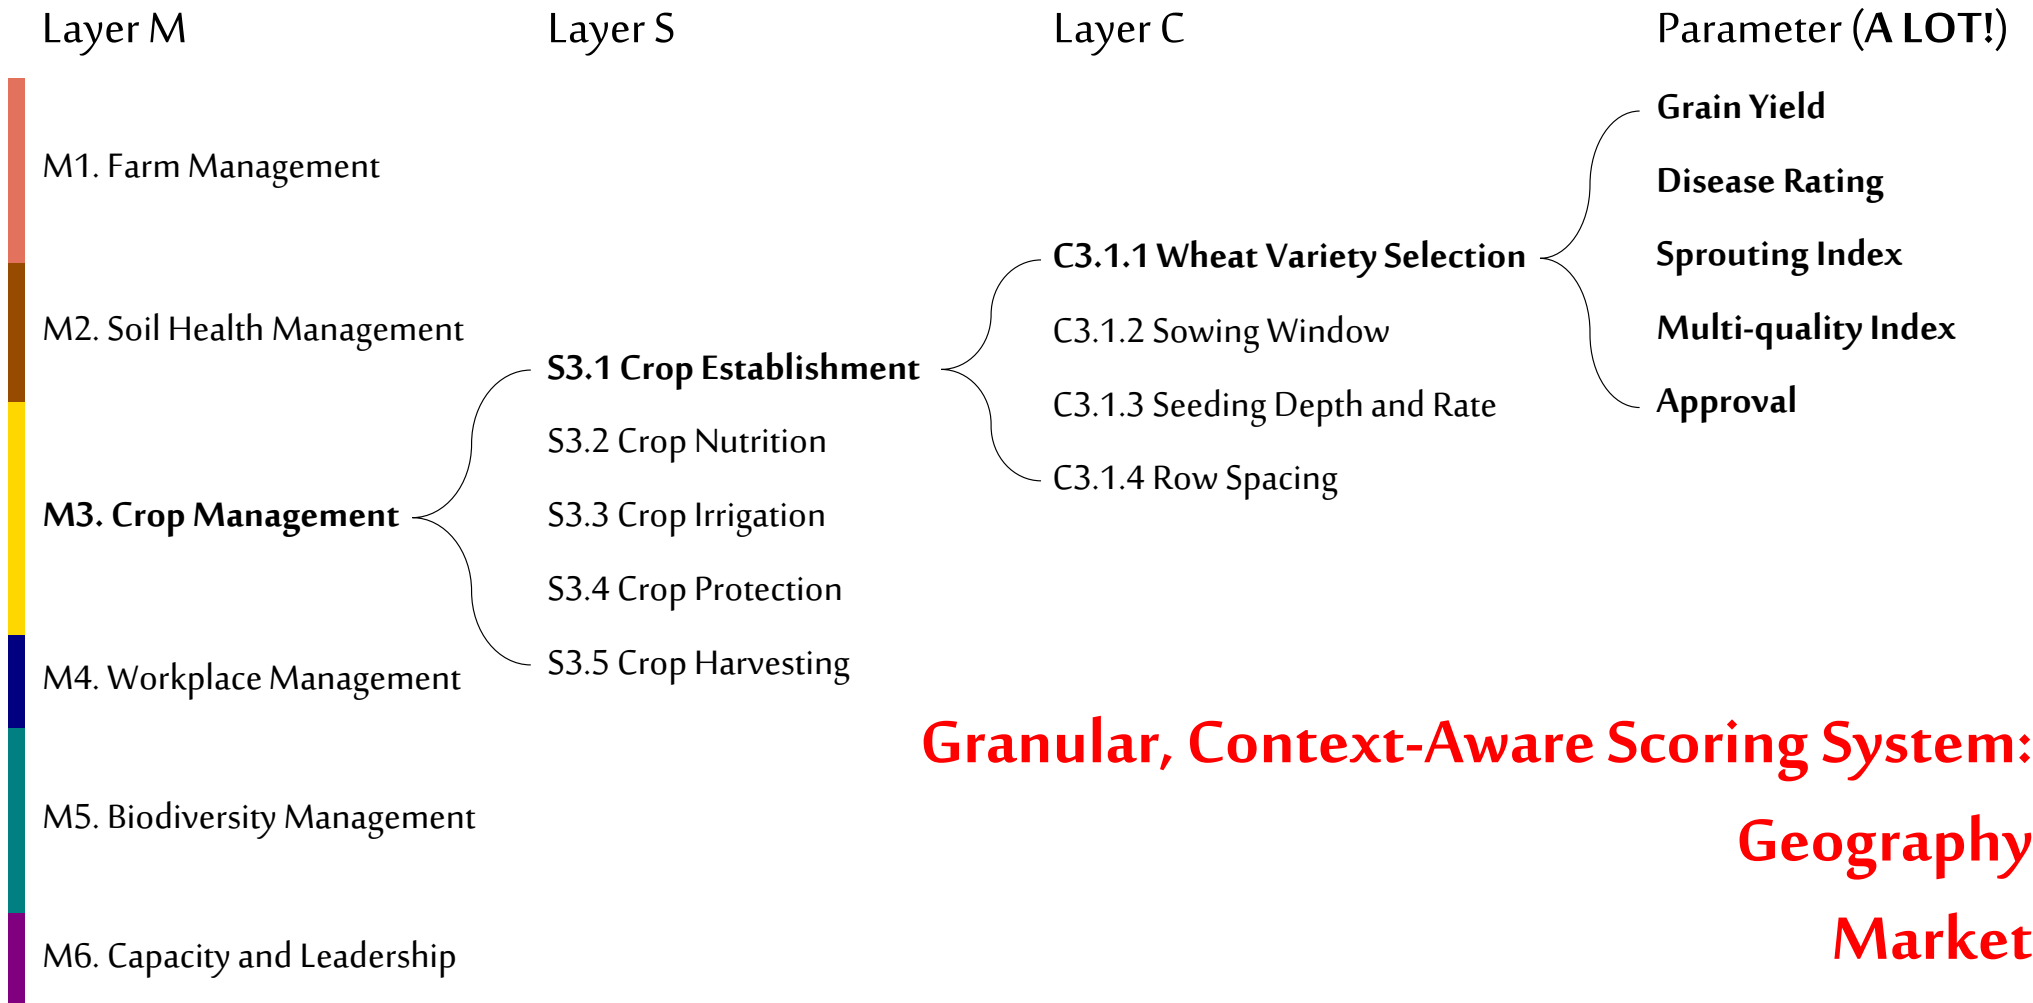

## Australian Agricultural Sustainability Framework

National Farmers Federation

Agri Landscape

Sust. Ag. System

**Downscaling to commodity level for adding value**

## Australian Grain Industry Sustainability Framework

Grain Landscape

Sust. Grain System

Academia

Gov

Grower & Industry

# ML-enhanced Bottom-up Model: Downscaling to address the actual “pain points” at crop/farm level

E.g., Module-level Weighting

Hierarchical Weighting

The approach can integrate specific data from Australian growers at the **SUBREGION LEVEL**