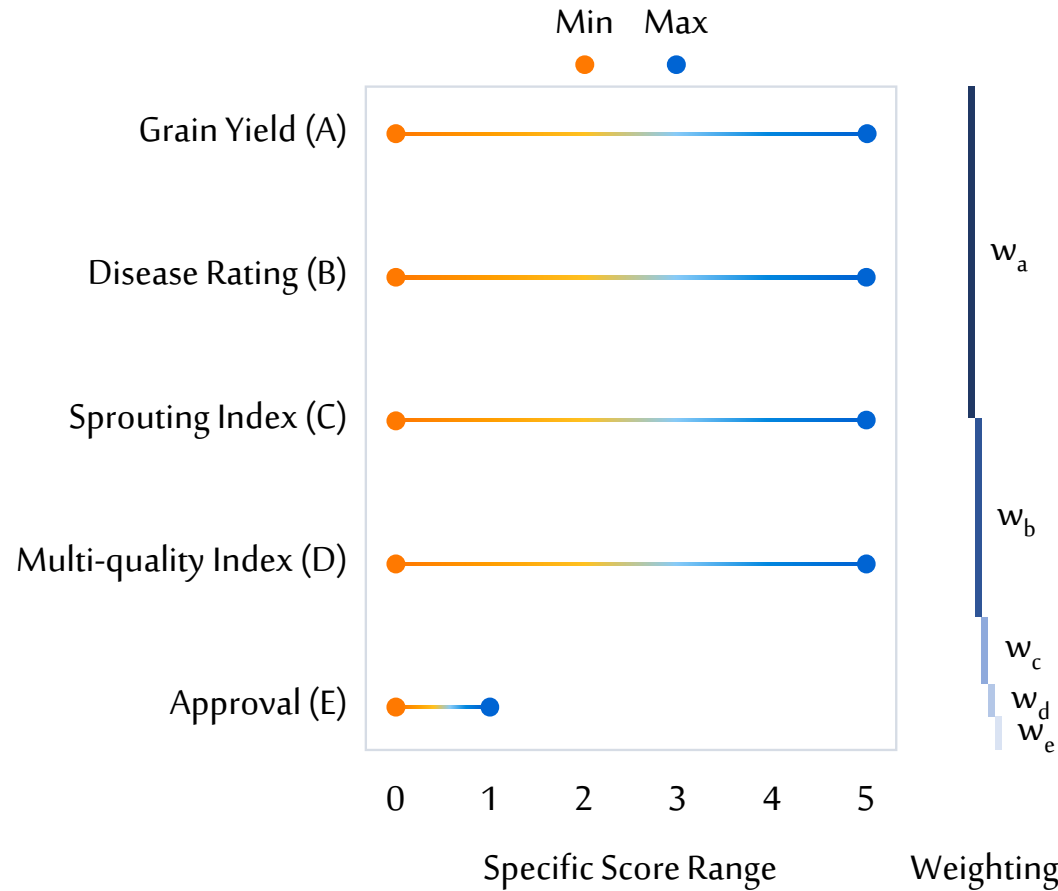

1. MODULE

- Farm Management
- Soil Health Management
- Crop Management
- Workplace Management
- Biodiversity Management
- Capacity and Leadership

2. SUBMODULE

- Crop Establishment
- Crop Nutrition
- Crop Irrigation
- Crop Protection
- Crop Harvesting

3. CONTENT

- Wheat Variety Selection
- Sowing Window
- Seeding Depth and Rate
- Row Spacing

Parameter