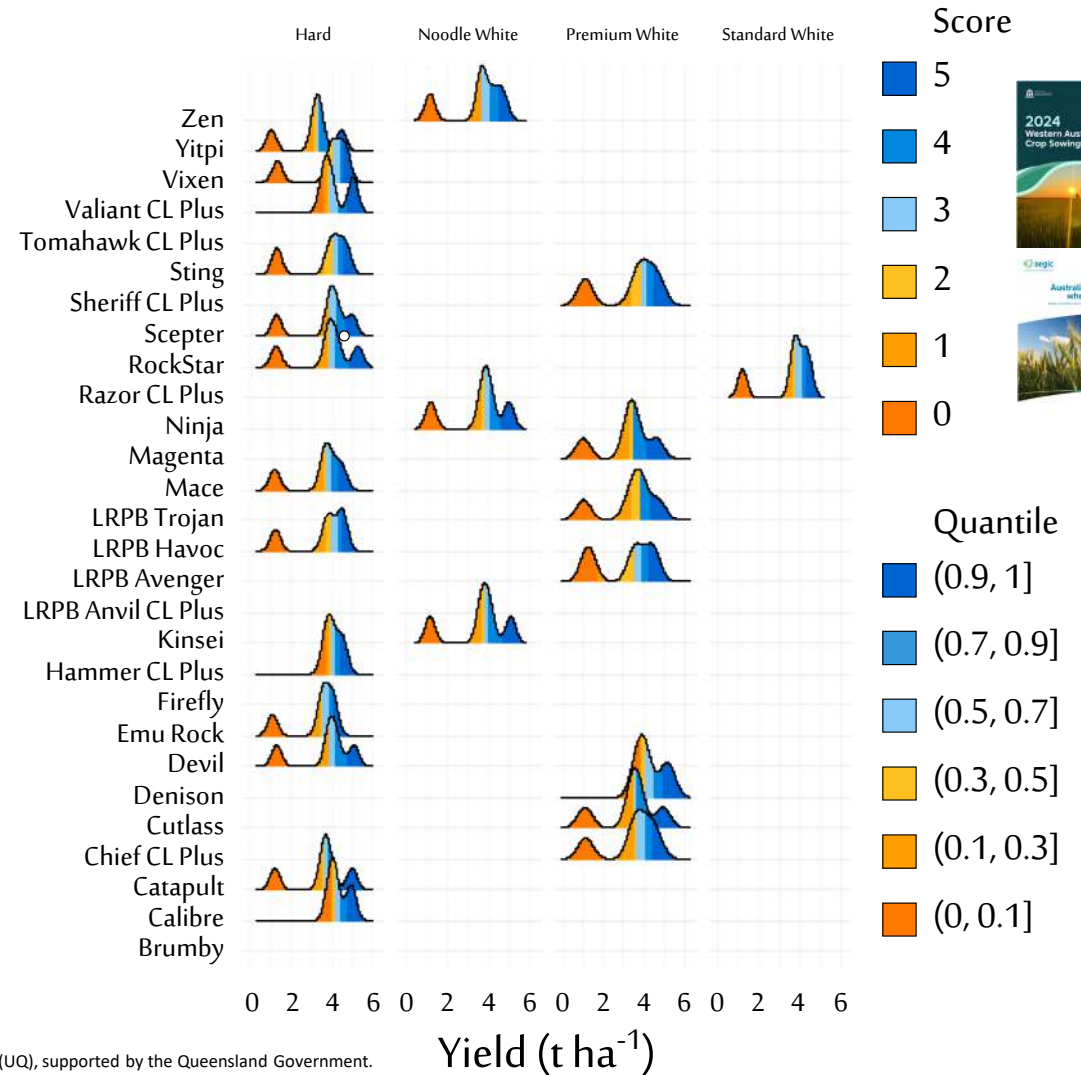

**3. CONTENT**

- Wheat Variety Selection
- Sowing Window
- Seeding Depth and Rate
- Row Spacing

**4. PARAMETERS**

- Grain Yield
- Disease Rating
- Sprouting Index
- Multi-quality Index

**5. LEVEL**

- State
  - WA
  - VIC
  - QLD
  - NSW
- Region
  - Albany
  - Esperance
  - Geraldton
  - Kwinana West
  - Kwinana East

**3. CONTENT**

- Wheat Variety Selection
- Sowing Window
- Seeding Depth and Rate
- Row Spacing

**4. PARAMETERS**

- Grain Yield
- Disease Rating
- Sprouting Index
- Multi-quality Index

**5. LEVEL**

- State
- Region
  - WA
  - AgZ 1
- Subregion
  - VIC
  - AgZ 2
- Market
  - SA
  - AgZ 3
  - QLD
  - AgZ 4
  - NSW
  - AgZ 5
  - AU
  - AgZ 6

# Each layer in the approach carries specific weight, contributing to the overall score (0–100)

E.g., Module-level Weighting

Hierarchical Weighting

Content  
Layer C: Functionality

Submodule  
Layer S: Granularity