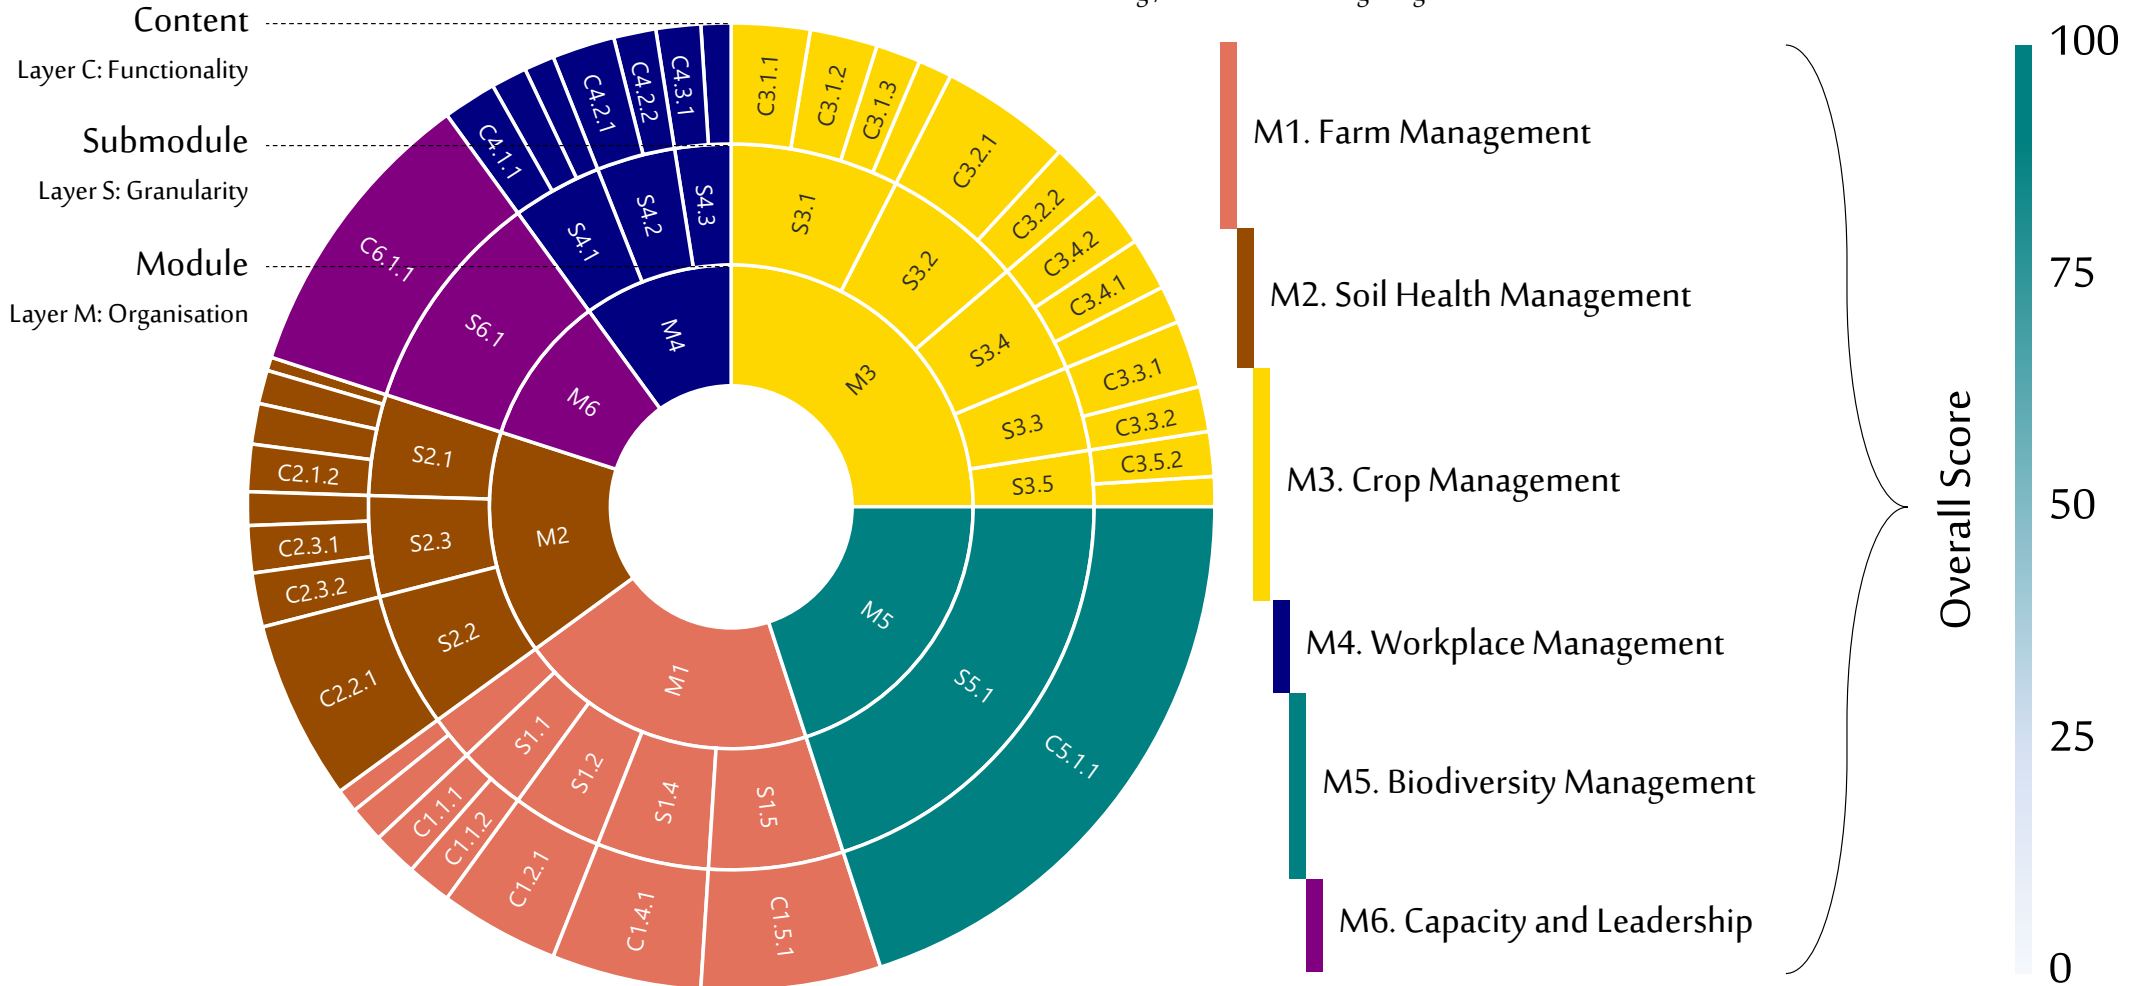

## Australian Agricultural Sustainability Framework

National Farmers Federation

Agri Landscape

Sust. Ag. System

**Downscaling to commodity level for adding value**

## Australian Grain Industry Sustainability Framework

Grain Landscape

Sust. Grain System

Academia

Gov

Grower & Industry

# ML-enhanced Bottom-up Model: Downscaling to address the actual “pain points” at crop/farm level

E.g., Module-level Weighting

Hierarchical Weighting

The approach can integrate specific data from Australian growers at the **SUBREGION LEVEL**

# Each layer in the approach carries specific weight, contributing to the overall score (0–100)

E.g., Module-level Weighting

Hierarchical Weighting

Content  
Layer C: Functionality

Submodule  
Layer S: Granularity