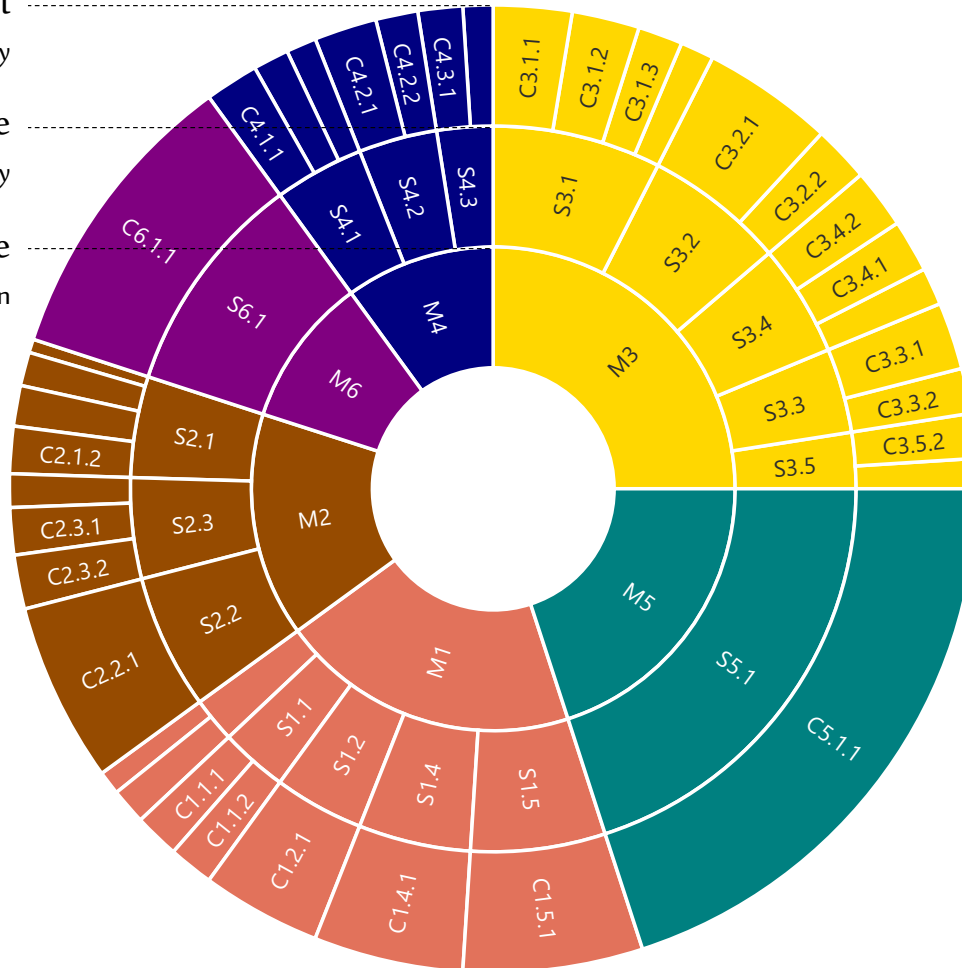

Each layer in the approach carries specific weight, contributing to the overall score (0–100)

E.g., Module-level Weighting

Hierarchical Weighting

Content
Layer C: Functionality

Submodule
Layer S: Granularity

Module
Layer M: Organisation

- M1. Farm Management
- M2. Soil Health Management
- M3. Crop Management
- M4. Workplace Management
- M5. Biodiversity Management
- M6. Capacity and Leadership